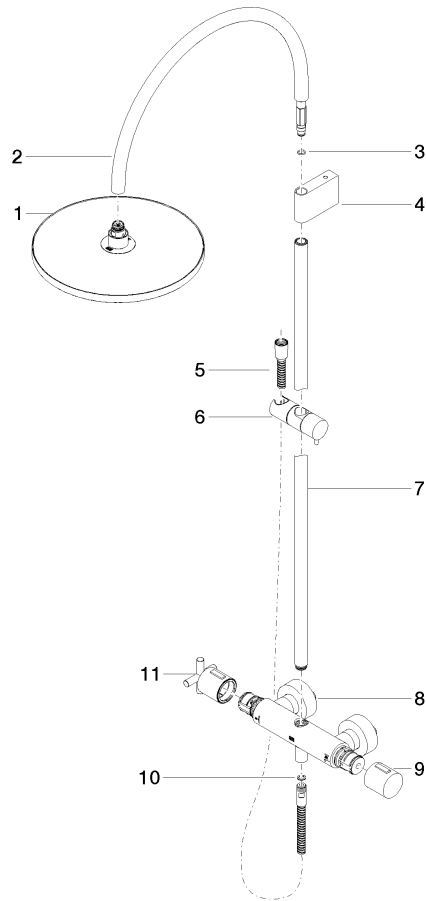

34 460 892

- shower with fixed riser projection 452mm
- overhead shower: rain flow
- rain shower Ø 300 mm
- rain shower with anti-scale system
- max. rainshower flow 6.8 l/min
- Function from: 6.5 l/min
- rotary diverter with volume control and shut-off function
- slide-on rosettes Ø 70 mm
- height of fittings up to rain shower (bottom edge) 964mm
- height of fittings up to top edge of elbow 1267mm
- gauge 150 mm - 13 mm
- metal shower hose 1750mm with integrated anti-twist protection
- 1/2" connection
- slide bar
- Pipe diameter 23.5 mm

This article does not include a hand shower!
Intrinsic protection against back flow.

	Chrome	34 460 892-00 0010
	Brushed Platinum	34 460 892-06 0010
	Platinum	34 460 892-08 0010
	Dark Chrome	34 460 892-19 0010
	Brushed Durabronze (23kt Gold)	34 460 892-28 0010
	Matte Black	34 460 892-33 0010
	Brushed Champagne (22kt Gold)	34 460 892-46 0010
	Champagne (22kt Gold)	34 460 892-47 0010
	Brushed Chrome	34 460 892-93 0010
	Brushed Dark Platinum	34 460 892-99 0010

34 460 892

Parts for other finishes can be found here: [Brushed](#)
[Platinum](#)

Spare parts list

No.	Item Number	Name	Quantity used	Delivery time
1	04 12 05 091 10-00	shower	1	10
2	04 28 22 346 00-00	pipe	1	10
3	09 14 10 008 90	seal	1	2
4	90 17 11 150 00-00	holder	1	10
5	28 322 970-00	Metal shower hose 1/2" x 3/8" x 1750 mm - Chrome	1	2
6	12 570 970-00	Slide unit - Chrome	1	10
7	90 28 22 349 00-00	pipe	1	10
8	04 17 01 250 00-00	connection	1	10
9	90 17 33 015 00-00	handle	1	10
10	90 14 20 026 00 90	seal	1	2
11	90 17 33 021 00-00	handle	1	10